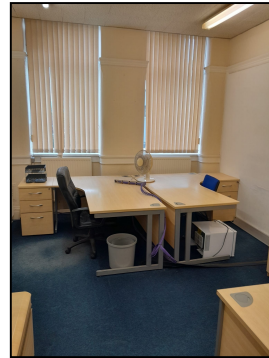

DESCRIPTION

Long established business centre situated on the canal side just a few hundred metres from Timperley metro link station, just off the A56 being the main road link to Altrincham town centre in one direction and Manchester city centre in the other.

The business centre offers a mixture of business spaces suitable for office, studio, medical or workshop with communal kitchen and male and female WC's. All accessed from the reception area. The offices are available on renewable licence agreements and the rental figures are fully inclusive of rent/rates/heating/lighting/reception service/use of photocopying room. A telephone service is also available on a monthly rental. To the front of the building there is a large tarmac car park offering 26 car parking spaces.

LEASE TERMS

Available on renewable licence agreements

VIEWING

Strictly by appointment through the sole letting agent, Thomas Willmax on 0161 905 3555

These particulars are believed to be accurate but they are not guaranteed and do not form a contract. Neither Thomas Willmax nor the vendor or lessor accept any responsibility in respect of these particulars which are not intended to be statements or representations of fact and any intending purchaser or lessee must satisfy himself by inspection or otherwise as to the correctness of each of the statements contained in these particulars.